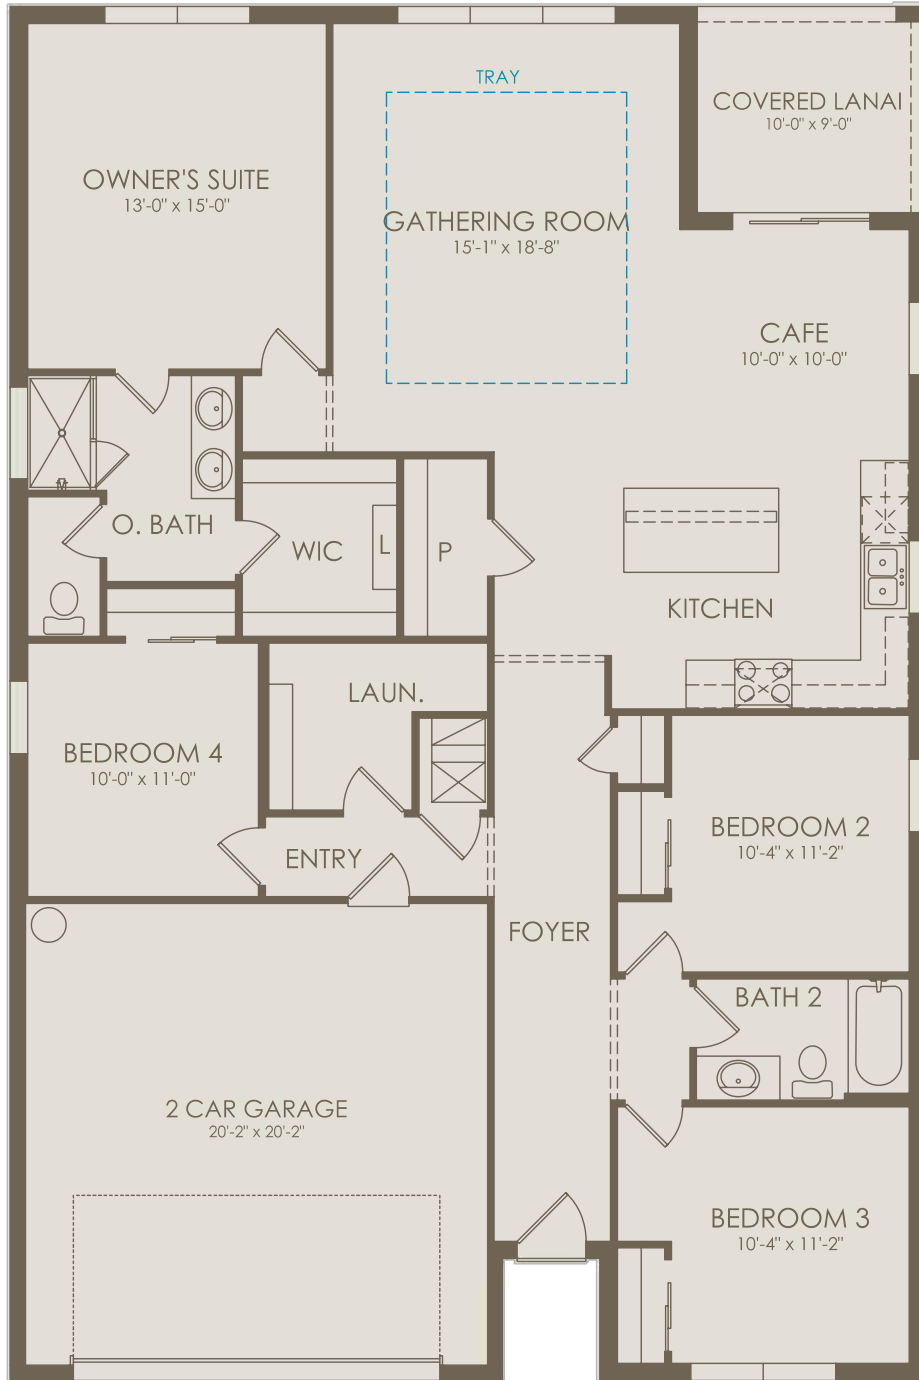

Floor 1

Selected Options: Tray Ceiling at Gathering Room

Options not selected include : 4' Garage Extension w/ Laundry Room Sink, Covered Lanai Extension, Kitchen Layout 4, Move-In Ready Package, Owner's Bath 2

For this application, the company does not warrant or assume any legal liability or responsibility for the accuracy, completeness, or usefulness of any information, apparatus, product, or process disclosed. Base floor plan subject to change based on elevation selected.