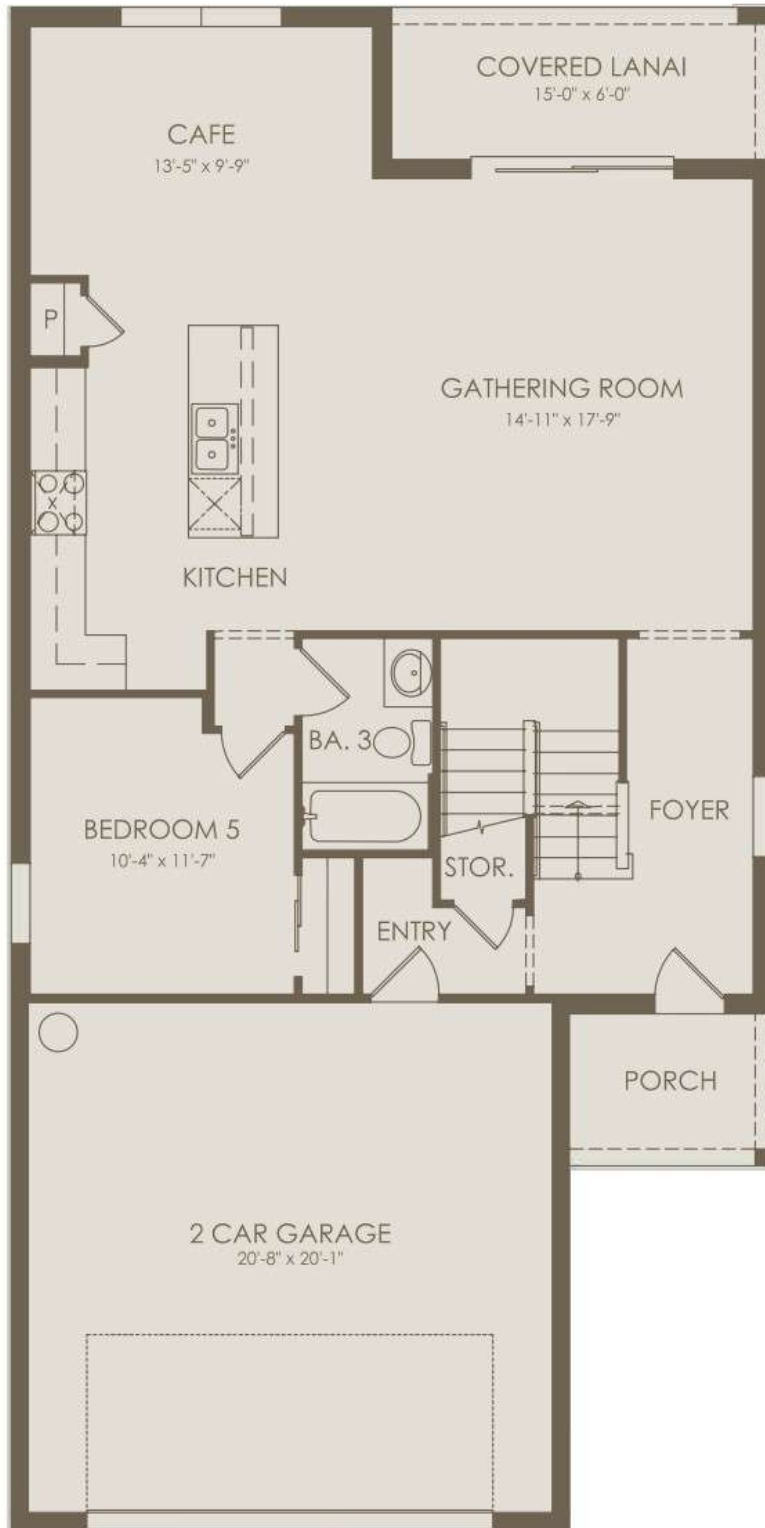

Floor 1

Options not selected include : 4' Garage Extension w/ Laundry Room Sink, Covered Lanai Extension, Kitchen Layout 4, Move-In Ready Package, Owner's Bath 6

For this application, the company does not warrant or assume any legal liability or responsibility for the accuracy, completeness, or usefulness of any information, apparatus, product, or process disclosed. Base floor plan subject to change based on elevation selected.

Floor 2

Options not selected include : 4' Garage Extension w/ Laundry Room Sink, Covered Lanai Extension, Kitchen Layout 4, Move-In Ready Package, Owner's Bath 6

For this application, the company does not warrant or assume any legal liability or responsibility for the accuracy, completeness, or usefulness of any information, apparatus, product, or process disclosed. Base floor plan subject to change based on elevation selected.