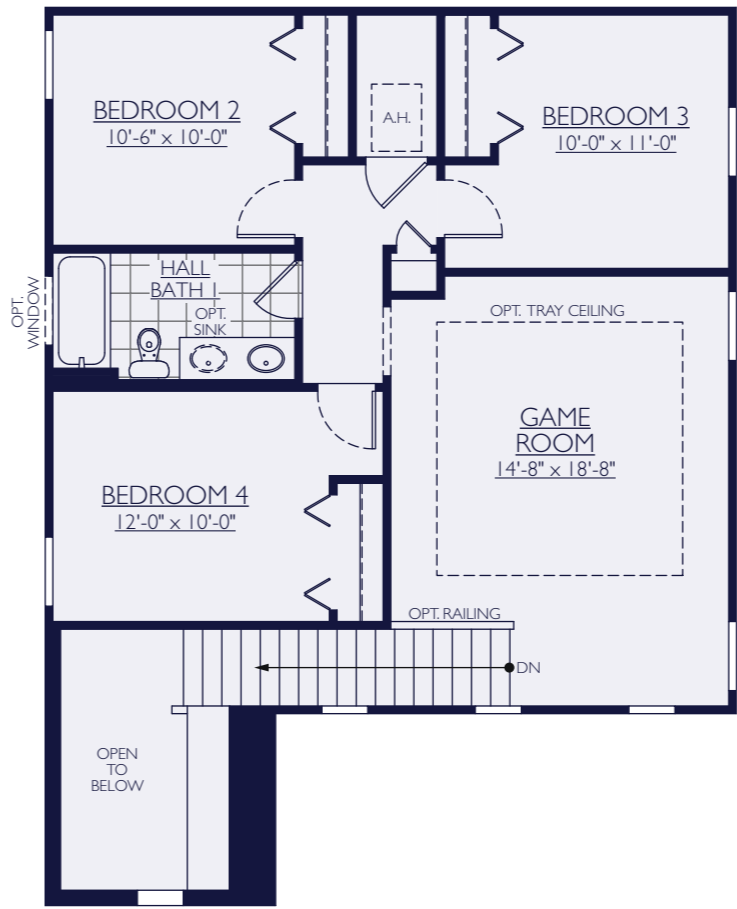

# The Jade - First Floor

# Second Floor & Options

OPT. GAME ROOM & BEDROOM 4

Dimensions are approximate, may differ from actual plans and are subject to change without notice. Floor plans vary per elevation and community. Images may not be shown to scale. Windows, doors and ceilings may vary on options and alternate elevations selected. Specifications, equipment, plans and pricing are subject to change without notice. Renderings (elevations and landscaping) are artist's conception only. Some optional features may or may not be shown. Optional items indicated are available at additional cost. This brochure is for illustrative purposes only and not part of a legal contract. Speak with a William Ryan Homes Sales Consultant for complete information. Copyright © 2021 William Ryan Homes, Inc. All Rights Reserved. 2021.10.01