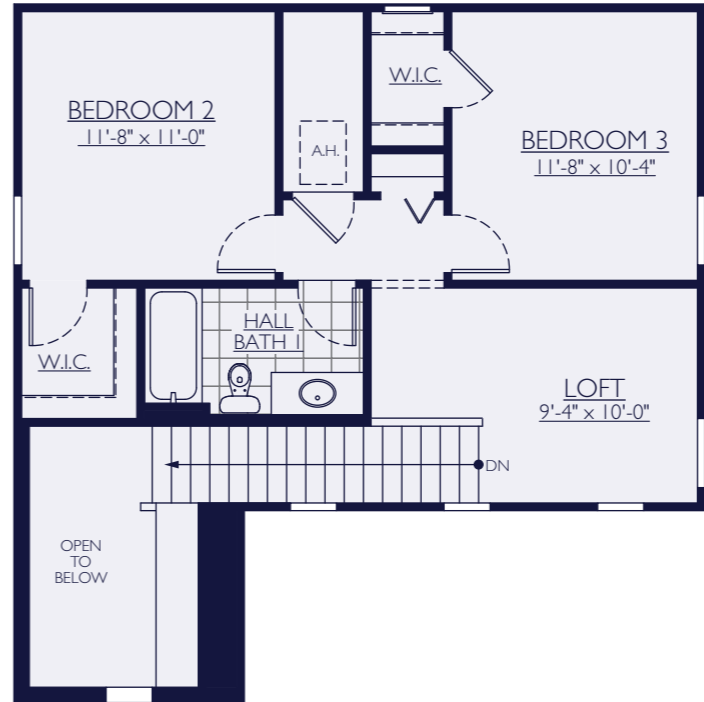

# The Jade - First Floor

# Second Floor & Options

OPT. GAME ROOM & BEDROOM 4

Dimensions are approximate, may differ from actual plans and are subject to change without notice. Floor plans vary per elevation and community. Images may not be shown to scale. Windows, doors and ceilings may vary on options and alternate elevations selected. Specifications, equipment, plans and pricing are subject to change without notice. Renderings (elevations and landscaping) are artist's conception only. Some optional features may or may not be shown. Optional items indicated are available at additional cost. This brochure is for illustrative purposes only and not part of a legal contract. Speak with a William Ryan Homes Sales Consultant for complete information. Copyright © 2021 William Ryan Homes, Inc. All Rights Reserved. 2021.10.01