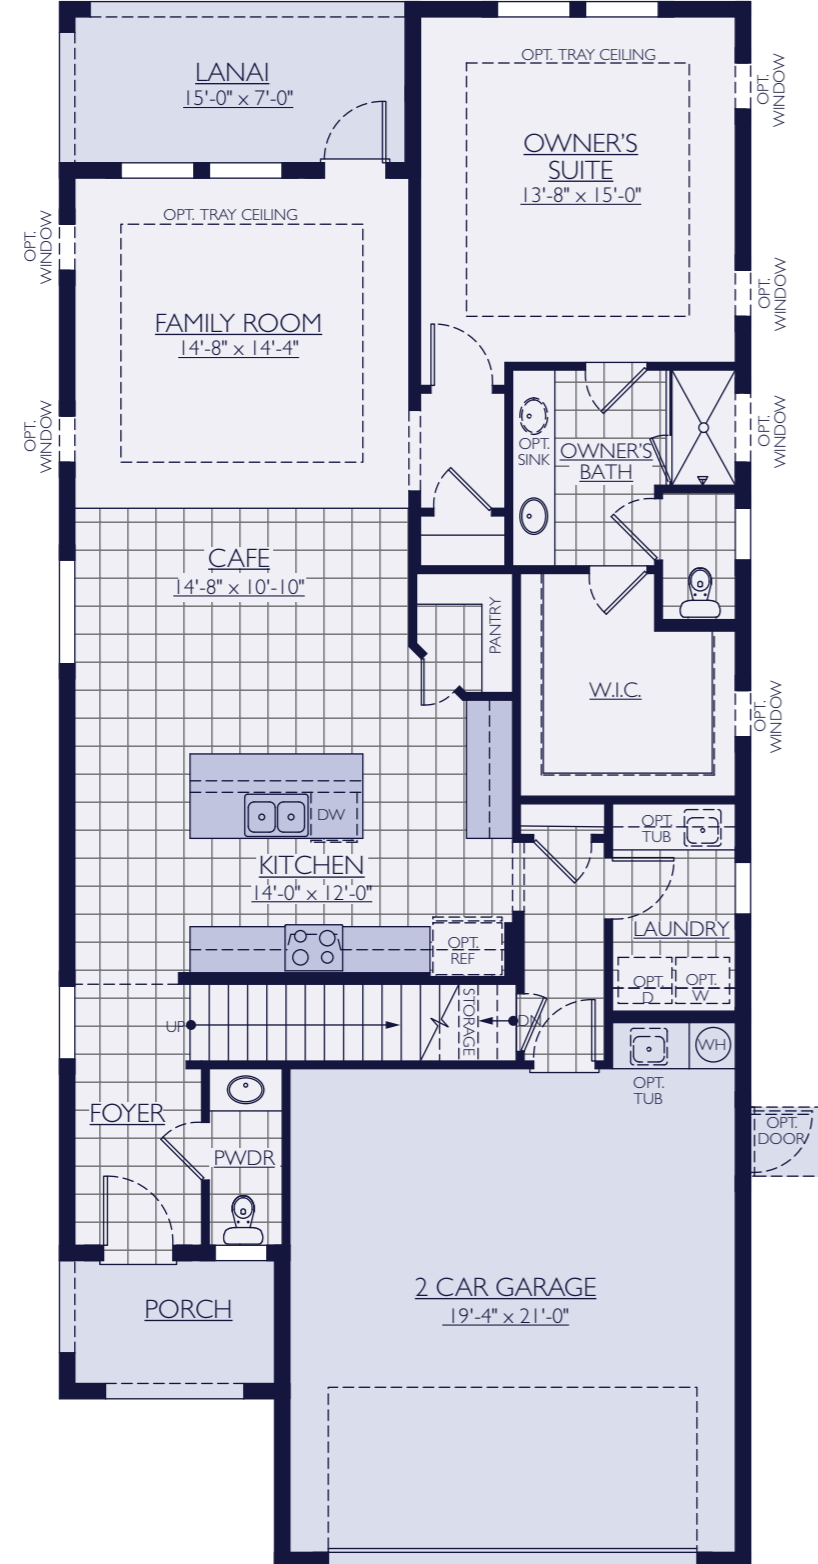

# The Jade - First Floor

# Second Floor & Options

OPT. GAME ROOM & BEDROOM 4

Dimensions are approximate, may differ from actual plans and are subject to change without notice. Floor plans vary per elevation and community. Images may not be shown to scale. Windows, doors and ceilings may vary on options and alternate elevations selected. Specifications, equipment, plans and pricing are subject to change without notice. Renderings (elevations and landscaping) are artist's conception only. Some optional features may or may not be shown. Optional items indicated are available at additional cost. This brochure is for illustrative purposes only and not part of a legal contract. Speak with a William Ryan Homes Sales Consultant for complete information. Copyright © 2021 William Ryan Homes, Inc. All Rights Reserved. 2021.10.01