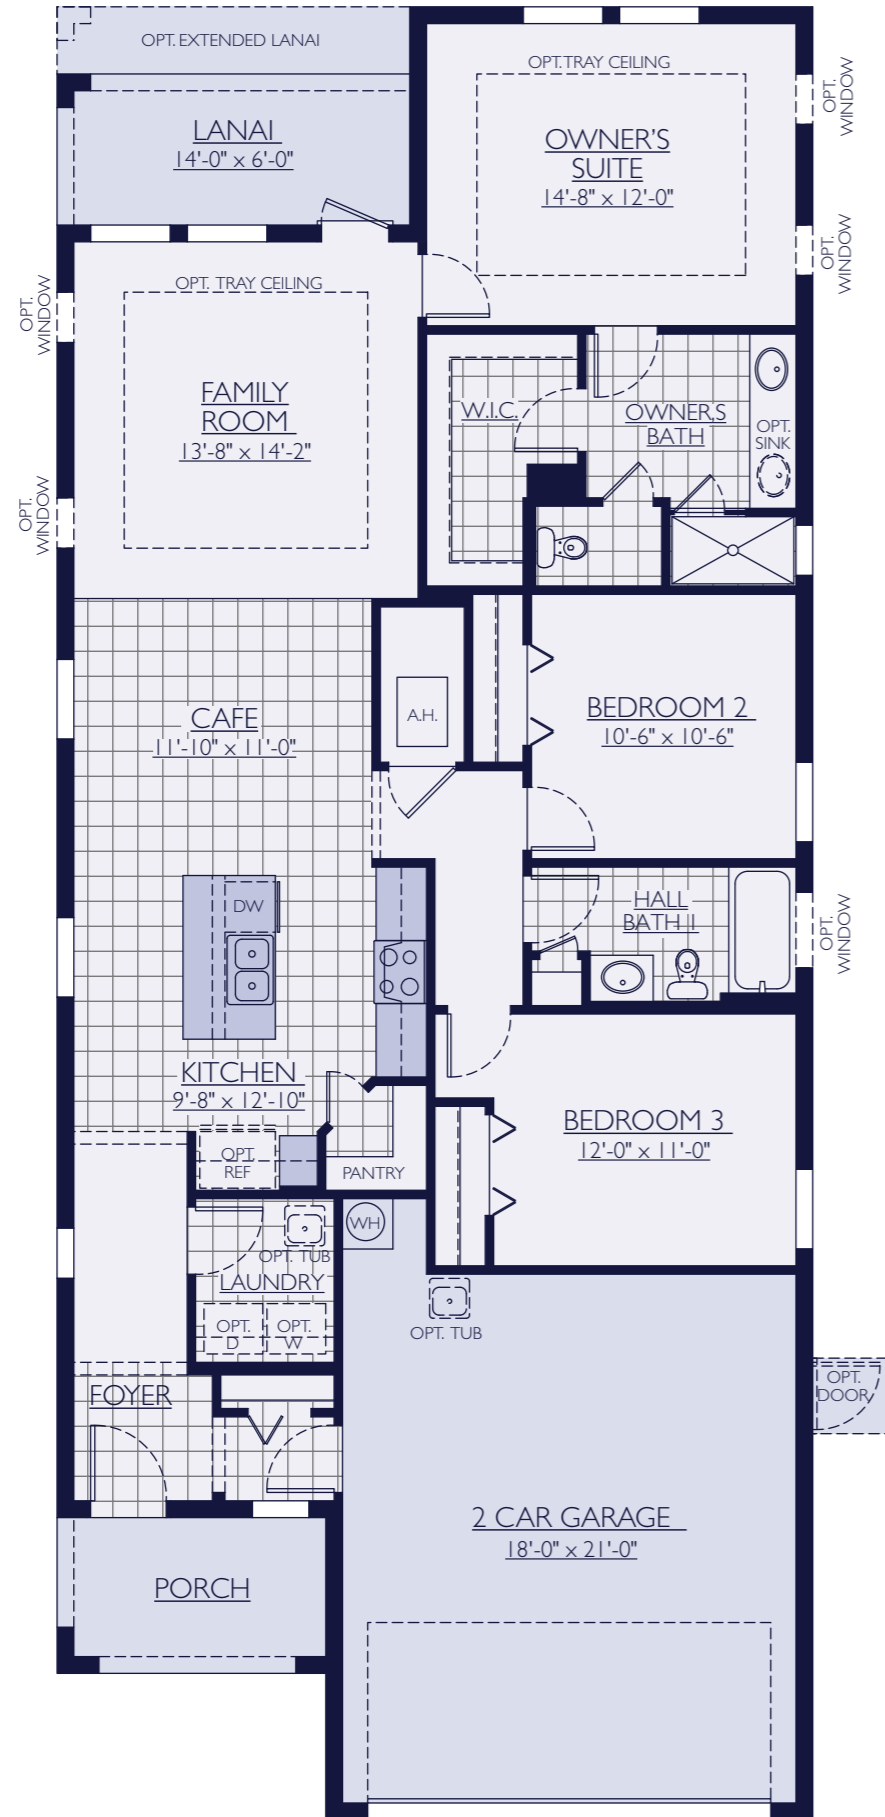

The Flora - 1,488 Sq Ft

Options

For more ways to personalize your home, visit www.WilliamRyanHomes.com

OPT. 9080 SLIDING GLASS DOOR

OPT. DROP ZONE ILO CLOSET

OPT. 2'-0" PORCH & GARAGE EXTENSION w/ ENGLISH COUNTRY ELEVATION

OPT. 2'-0" GARAGE EXTENSION w/ TUSCAN ELEVATION

Dimensions are approximate, may differ from actual plans and are subject to change without notice. Floor plans vary per elevation and community. Images may not be shown to scale. Windows, doors and ceilings may vary on options and alternate elevations selected. Specifications, equipment, plans and pricing are subject to change without notice. Renderings (elevations and landscaping) are artist's conception only. Some optional features may or may not be shown. Optional items indicated are available at additional cost. This brochure is for illustrative purposes only and not part of a legal contract. Speak with a William Ryan Homes Sales Consultant for complete information. Copyright © 2021 William Ryan Homes, Inc. All Rights Reserved. 2021.11.23