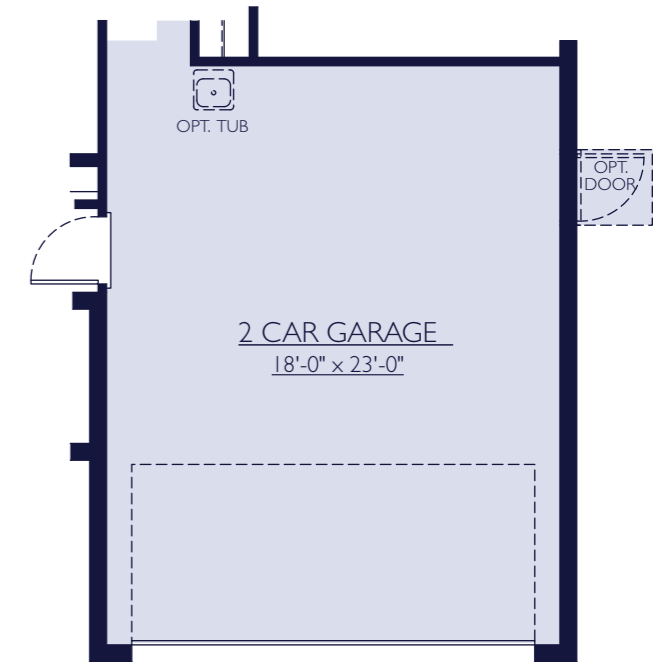

The Flora - 1,488 Sq Ft

Options

For more ways to personalize your home, visit www.WilliamRyanHomes.com

OPT. 9080 SLIDING GLASS DOOR

OPT. DROP ZONE ILO CLOSET

OPT. 2'-0" PORCH & GARAGE EXTENSION w/ ENGLISH COUNTRY ELEVATION

OPT. 2'-0" GARAGE EXTENSION w/ TUSCAN ELEVATION

Dimensions are approximate, may differ from actual plans and are subject to change without notice. Floor plans vary per elevation and community. Images may not be shown to scale. Windows, doors and ceilings may vary on options and alternate elevations selected. Specifications, equipment, plans and pricing are subject to change without notice. Renderings (elevations and landscaping) are artist's conception only. Some optional features may or may not be shown. Optional items indicated are available at additional cost. This brochure is for illustrative purposes only and not part of a legal contract. Speak with a William Ryan Homes Sales Consultant for complete information. Copyright © 2021 William Ryan Homes, Inc. All Rights Reserved. 2021.11.23