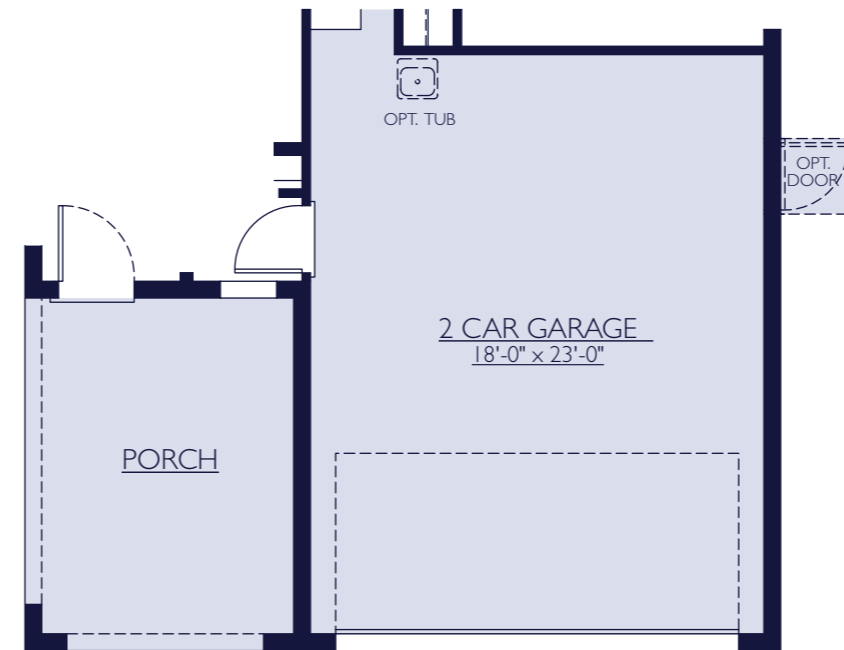

The Flora - 1,488 Sq Ft

Options

For more ways to personalize your home, visit www.WilliamRyanHomes.com

OPT. 9080 SLIDING GLASS DOOR

OPT. DROP ZONE ILO CLOSET

OPT. 2'-0" PORCH & GARAGE EXTENSION w/ ENGLISH COUNTRY ELEVATION

OPT. 2'-0" GARAGE EXTENSION w/ TUSCAN ELEVATION

Dimensions are approximate, may differ from actual plans and are subject to change without notice. Floor plans vary per elevation and community. Images may not be shown to scale. Windows, doors and ceilings may vary on options and alternate elevations selected. Specifications, equipment, plans and pricing are subject to change without notice. Renderings (elevations and landscaping) are artist's conception only. Some optional features may or may not be shown. Optional items indicated are available at additional cost. This brochure is for illustrative purposes only and not part of a legal contract. Speak with a William Ryan Homes Sales Consultant for complete information. Copyright © 2021 William Ryan Homes, Inc. All Rights Reserved. 2021.11.23