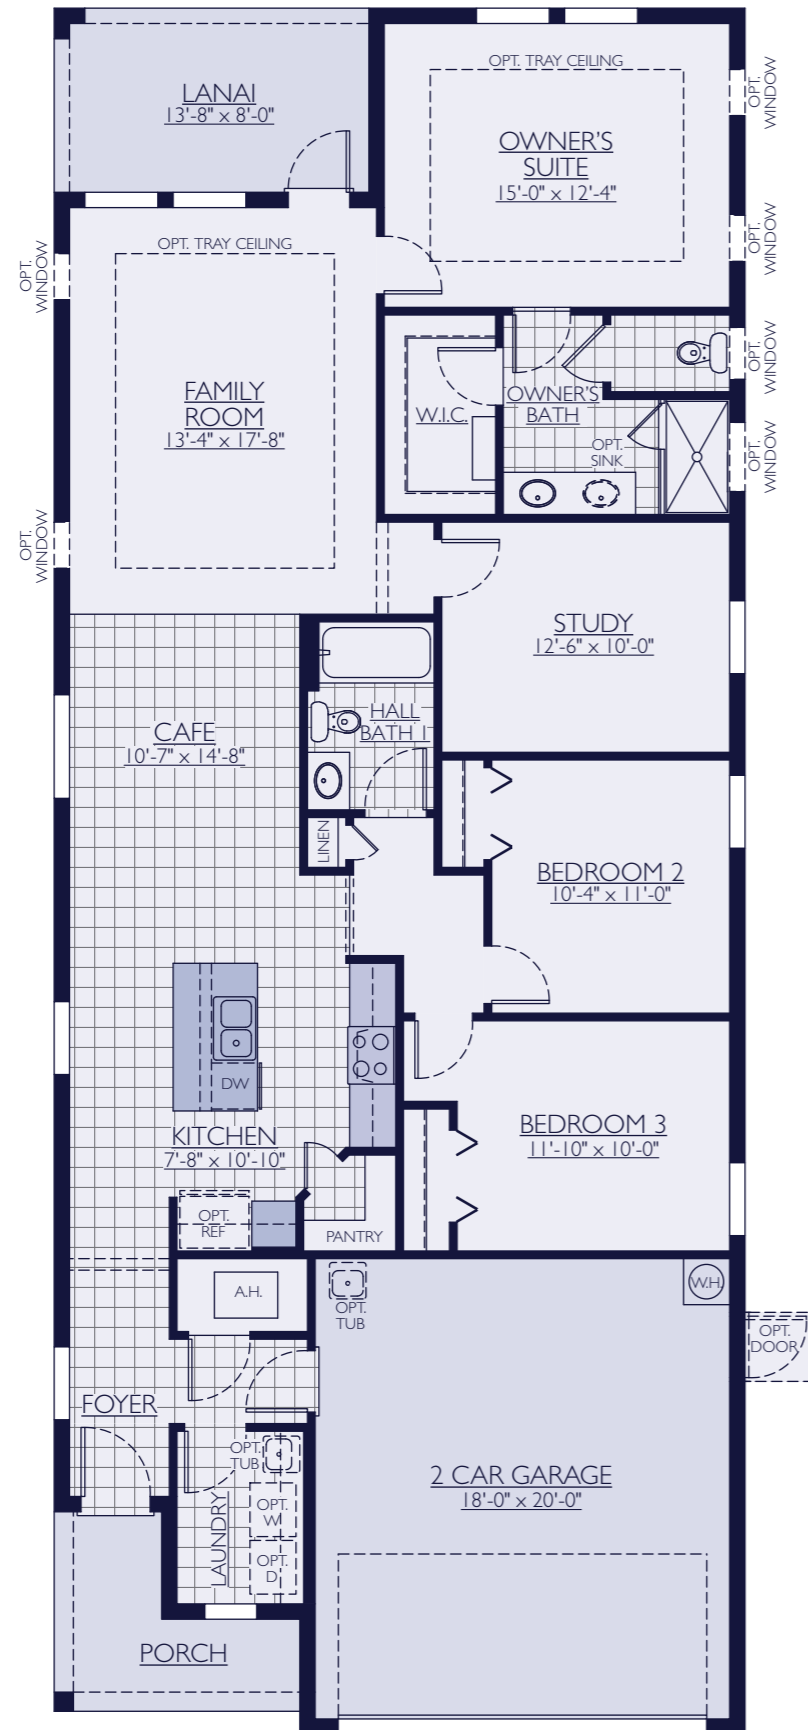

The Cypress - 1,676 Sq Ft

Options

For more ways to personalize your home, visit www.WilliamRyanHomes.com

OPT. 9080 SLIDING DOOR

OPT. SHOWER ILO TUB

Dimensions are approximate, may differ from actual plans and are subject to change without notice. Floor plans vary per elevation and community. Images may not be shown to scale. Windows, doors and ceilings may vary on options and alternate elevations selected. Specifications, equipment, plans and pricing are subject to change without notice. Renderings (elevations and landscaping) are artist's conception only. Some optional features may or may not be shown. Optional items indicated are available at additional cost. This brochure is for illustrative purposes only and not part of a legal contract. Speak with a William Ryan Homes Sales Consultant for complete information. Copyright © 2021 William Ryan Homes, Inc. All Rights Reserved. 2021.11.23