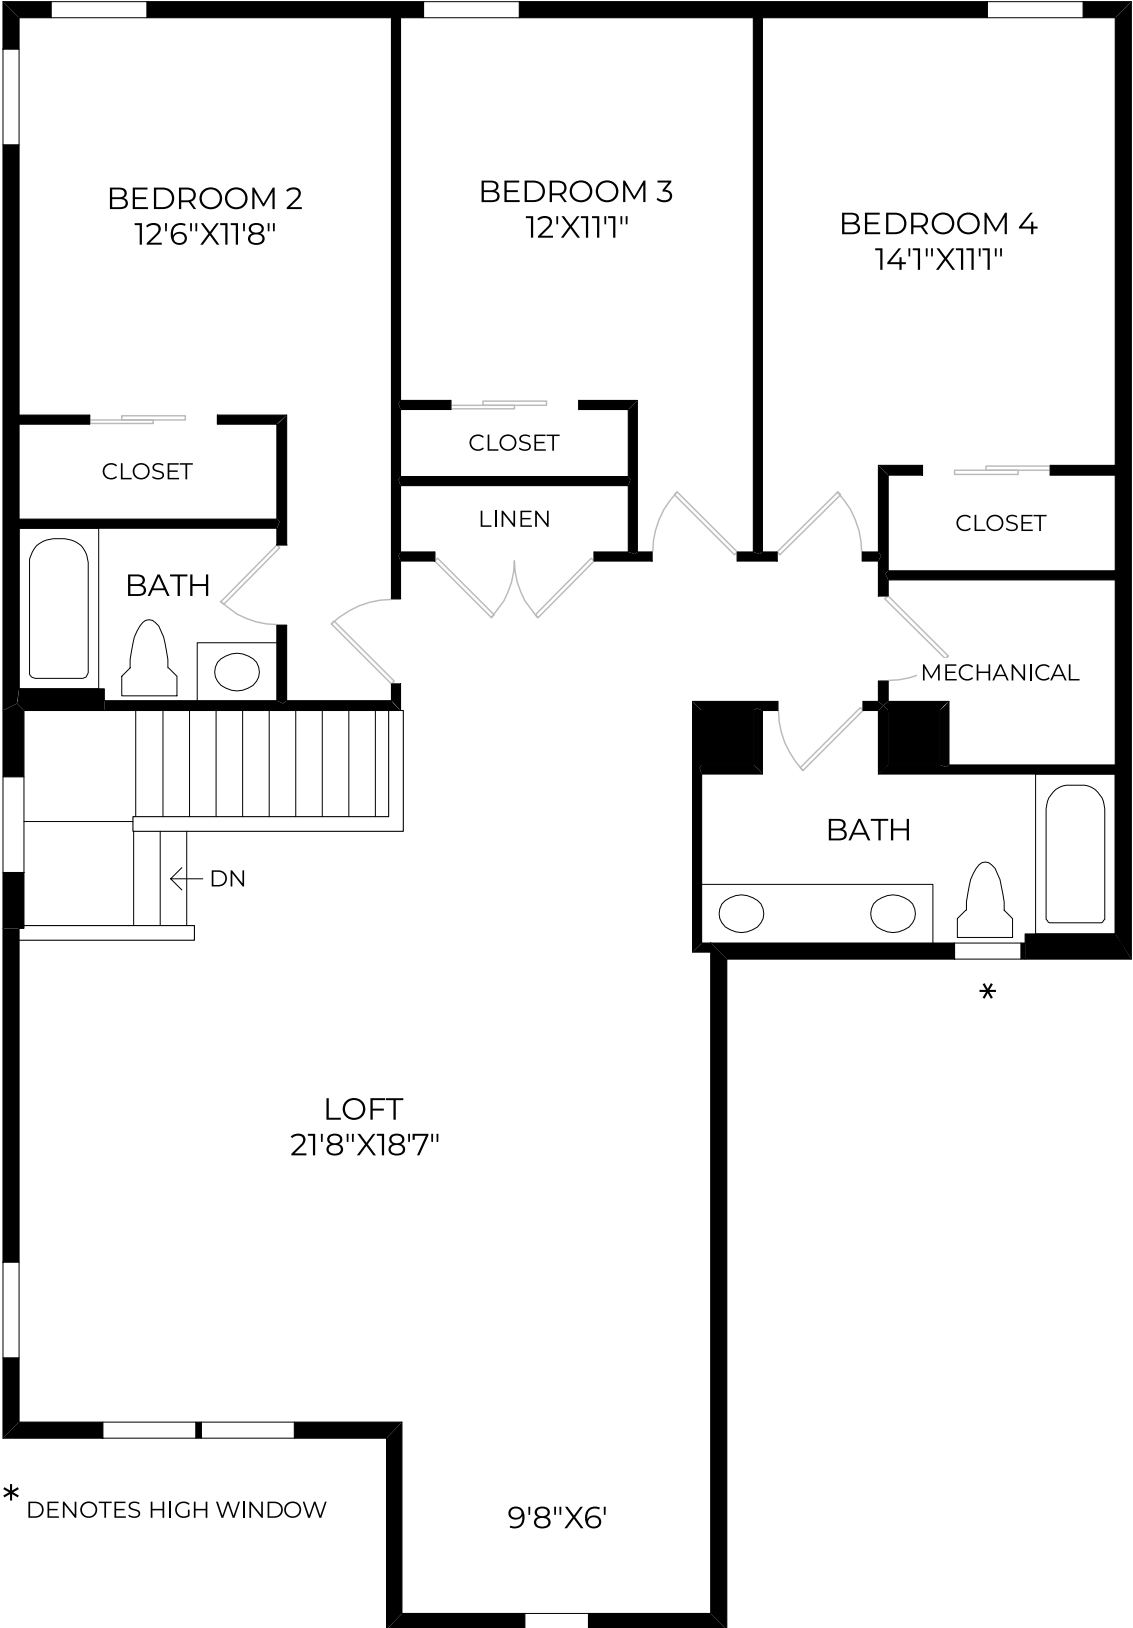

STEPS FROM HOME TO GARAGE/ PORCH/ PATIO MAY VARY DUE TO SITE CONDITIONS.

9'4" CEILING HEIGHT

* DENOTES HIGH WINDOW

8' CEILING HEIGHT