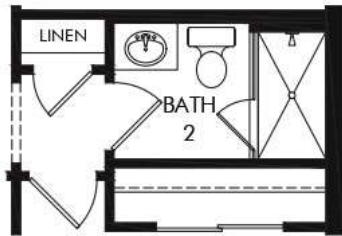

Crescent Lakes - Signature Series | Willet

Approx. 2,472 sq. ft. | 4 Bed | 3 Bath | 3 Car Garage | 1 Story

REV 06/22

FLEX LIVING OPTIONS: Opt. Super Shower, Opt. Gourmet Kitchen, Opt. Shower at Bath 2, Opt. Shower at Bath 3, Opt. Sink & Cabs at Laundry

OPT. SUPER SHOWER
IN PRIMARY BATH

OPT. GOURMET KITCHEN

OPT. LAUNDRY
SINK & CABS

OPT. SHOWER I/O TUB
AT BATH 2

OPT. SHOWER I/O TUB
AT BATH 3

Crescent Lakes - Signature Series | Willet | Options
Approx. 2,472 sq. ft. | 4 Bed | 3 Bath | 3 Car Garage | 1 Story