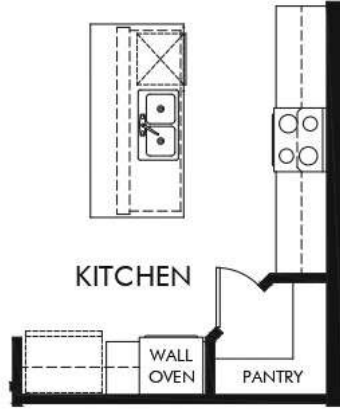

Crescent Lakes - Signature Series | Willet

Approx. 2,472 sq. ft. | 4 Bed | 3 Bath | 3 Car Garage | 1 Story

REV 06/22

FLEX LIVING OPTIONS: Opt. Super Shower, Opt. Gourmet Kitchen, Opt. Shower at Bath 2, Opt. Shower at Bath 3, Opt. Sink & Cabs at Laundry

OPT. SUPER SHOWER
IN PRIMARY BATH

OPT. GOURMET KITCHEN

OPT. LAUNDRY
SINK & CABS

OPT. SHOWER I/O TUB
AT BATH 2

OPT. SHOWER I/O TUB
AT BATH 3

Crescent Lakes - Signature Series | Willet | Options
Approx. 2,472 sq. ft. | 4 Bed | 3 Bath | 3 Car Garage | 1 Story