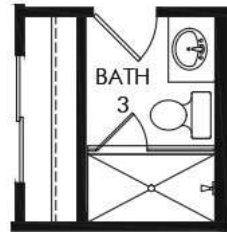

Crescent Lakes - Signature Series | Willet

Approx. 2,472 sq. ft. | 4 Bed | 3 Bath | 3 Car Garage | 1 Story

REV 06/22

FLEX LIVING OPTIONS: Opt. Super Shower, Opt. Gourmet Kitchen, Opt. Shower at Bath 2, Opt. Shower at Bath 3, Opt. Sink & Cabs at Laundry

OPT. SUPER SHOWER
IN PRIMARY BATH

OPT. GOURMET KITCHEN

OPT. LAUNDRY
SINK & CABS

OPT. SHOWER I/O TUB
AT BATH 2

OPT. SHOWER I/O TUB
AT BATH 3

Crescent Lakes - Signature Series | Willet | Options
Approx. 2,472 sq. ft. | 4 Bed | 3 Bath | 3 Car Garage | 1 Story

FLEX LIVING OPTIONS: Opt. Super Shower, Opt. Gourmet Kitchen, Opt. Shower at Bath 2, Opt. Shower at Bath 3, Opt. Sink & Cabs at Laundry