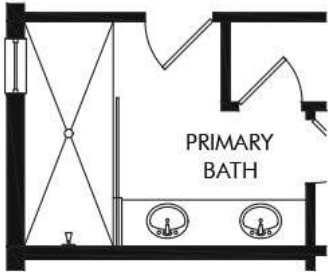

Crescent Lakes - Signature Series | Willet

Approx. 2,472 sq. ft. | 4 Bed | 3 Bath | 3 Car Garage | 1 Story

REV 06/22

FLEX LIVING OPTIONS: Opt. Super Shower, Opt. Gourmet Kitchen, Opt. Shower at Bath 2, Opt. Shower at Bath 3, Opt. Sink & Cabs at Laundry

OPT. SUPER SHOWER
IN PRIMARY BATH

OPT. GOURMET KITCHEN

OPT. LAUNDRY
SINK & CABS

OPT. SHOWER I/O TUB
AT BATH 2

OPT. SHOWER I/O TUB
AT BATH 3

Crescent Lakes - Signature Series | Willet | Options
Approx. 2,472 sq. ft. | 4 Bed | 3 Bath | 3 Car Garage | 1 Story