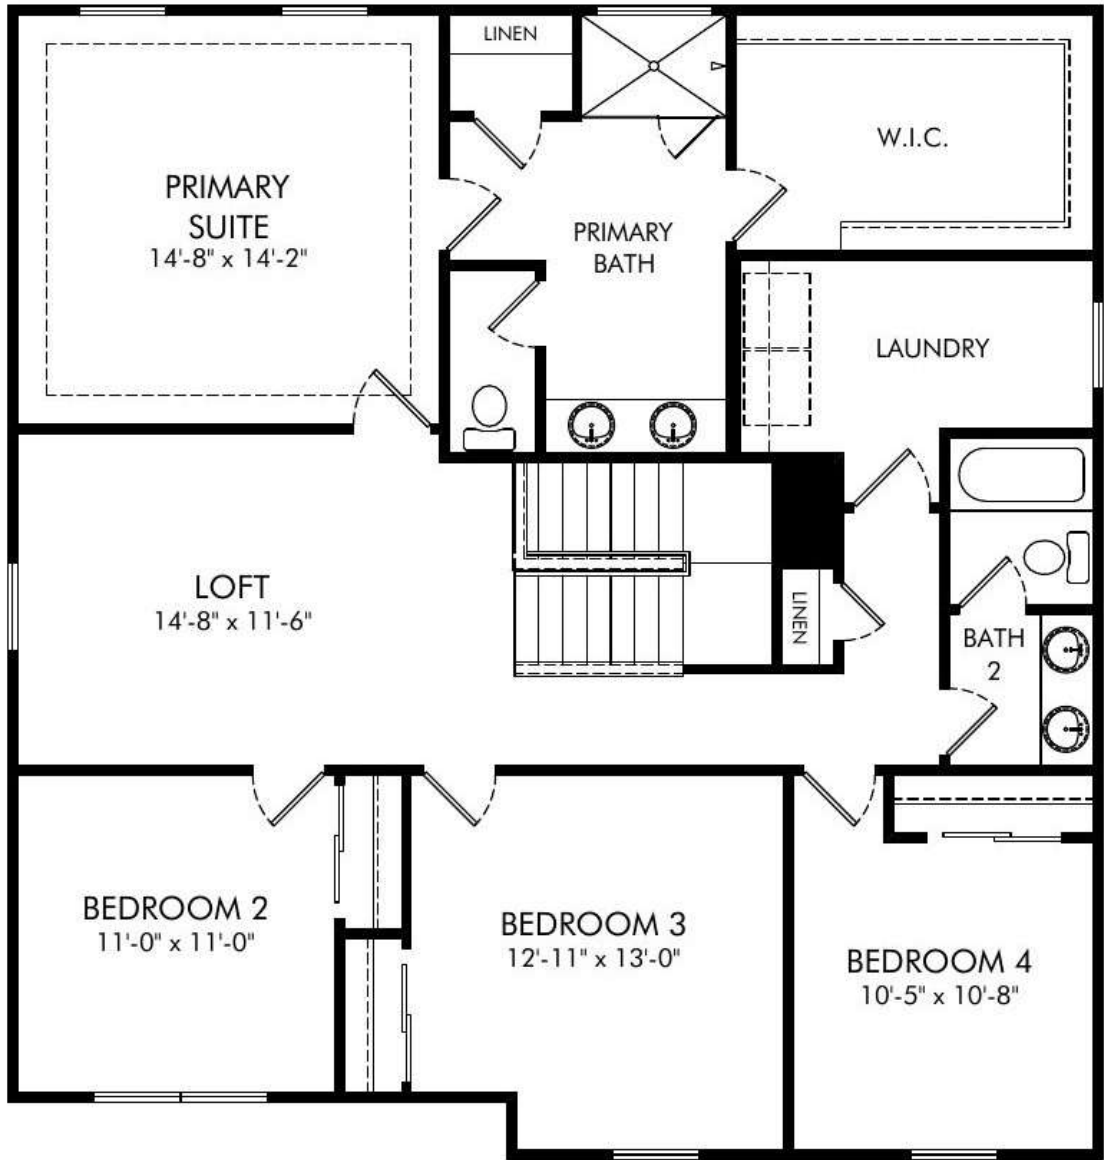

Crescent Lakes - Reserve Series | Crane | First Floor
Approx. 2,574 sq. ft. | 4 Bed | 2.5 Bath | 2 Car Garage | 2 Story

REV 06/22

Crescent Lakes - Reserve Series | Crane | Second Floor
Approx. 2,574 sq. ft. | 4 Bed | 2.5 Bath | 2 Car Garage | 2 Story