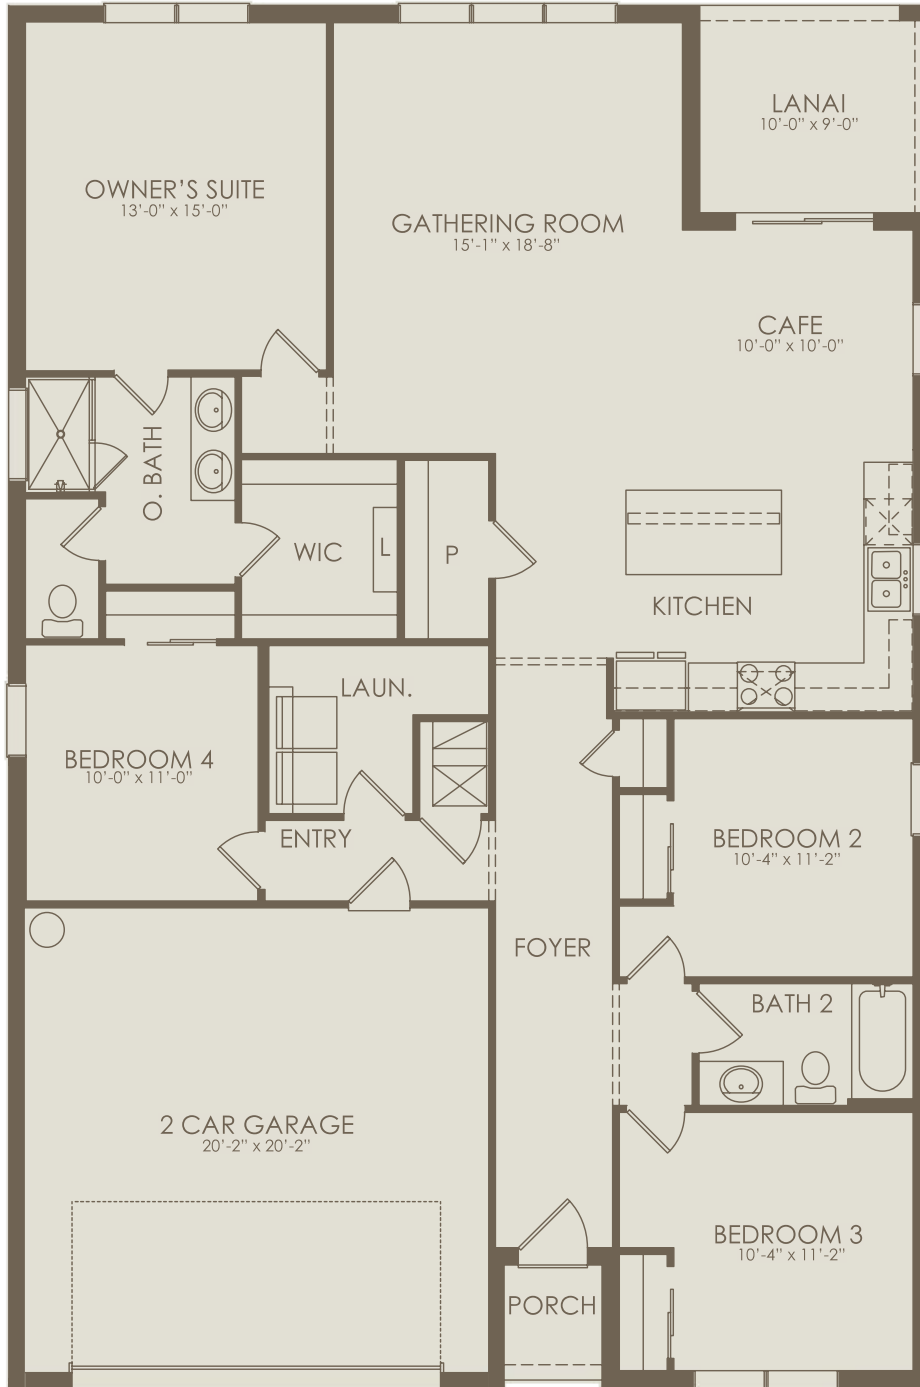

Floor 1

Options not selected include : 4' Garage Extension, Tray Ceiling at Gathering Room, Kitchen with Built-Ins, Covered Lanai Extension, Outdoor Kitchen Prep at Lanai, Patio Extension, Sink at Laundry, Optional Seat in Shower, Dropped Tray Ceiling at Owner's Suite

For this application, the company does not warrant or assume any legal liability or responsibility for the accuracy, completeness, or usefulness of any information, apparatus, product, or process disclosed. Base floor plan subject to change based on elevation selected.