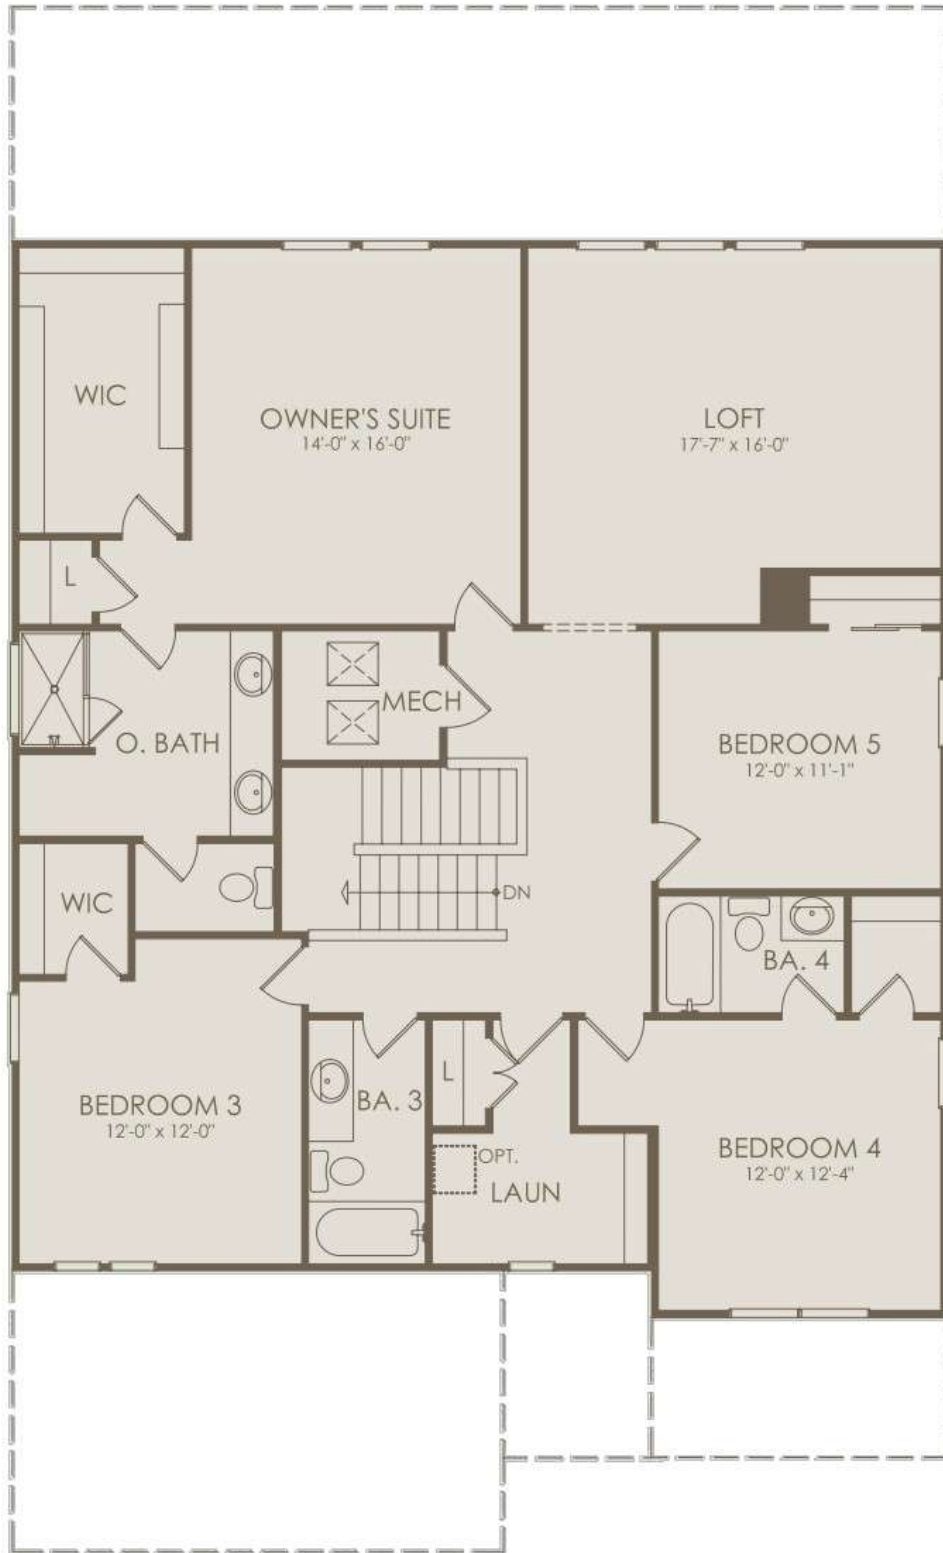

# Floor 1

Selected Options: Pocket Sliding Glass Door at Gathering Room

Options not selected include : Enclosed Flex/Den, Kitchen Layout 4, Move-In Ready Package, Owner's Bath 6

For this application, the company does not warrant or assume any legal liability or responsibility for the accuracy, completeness, or usefulness of any information, apparatus, product, or process disclosed. Base floor plan subject to change based on elevation selected.

## Floor 2

Selected Options: Pocket Sliding Glass Door at Gathering Room

Options not selected include : Enclosed Flex/Den, Kitchen Layout 4, Move-In Ready Package, Owner's Bath 6

For this application, the company does not warrant or assume any legal liability or responsibility for the accuracy, completeness, or usefulness of any information, apparatus, product, or process disclosed. Base floor plan subject to change based on elevation selected.