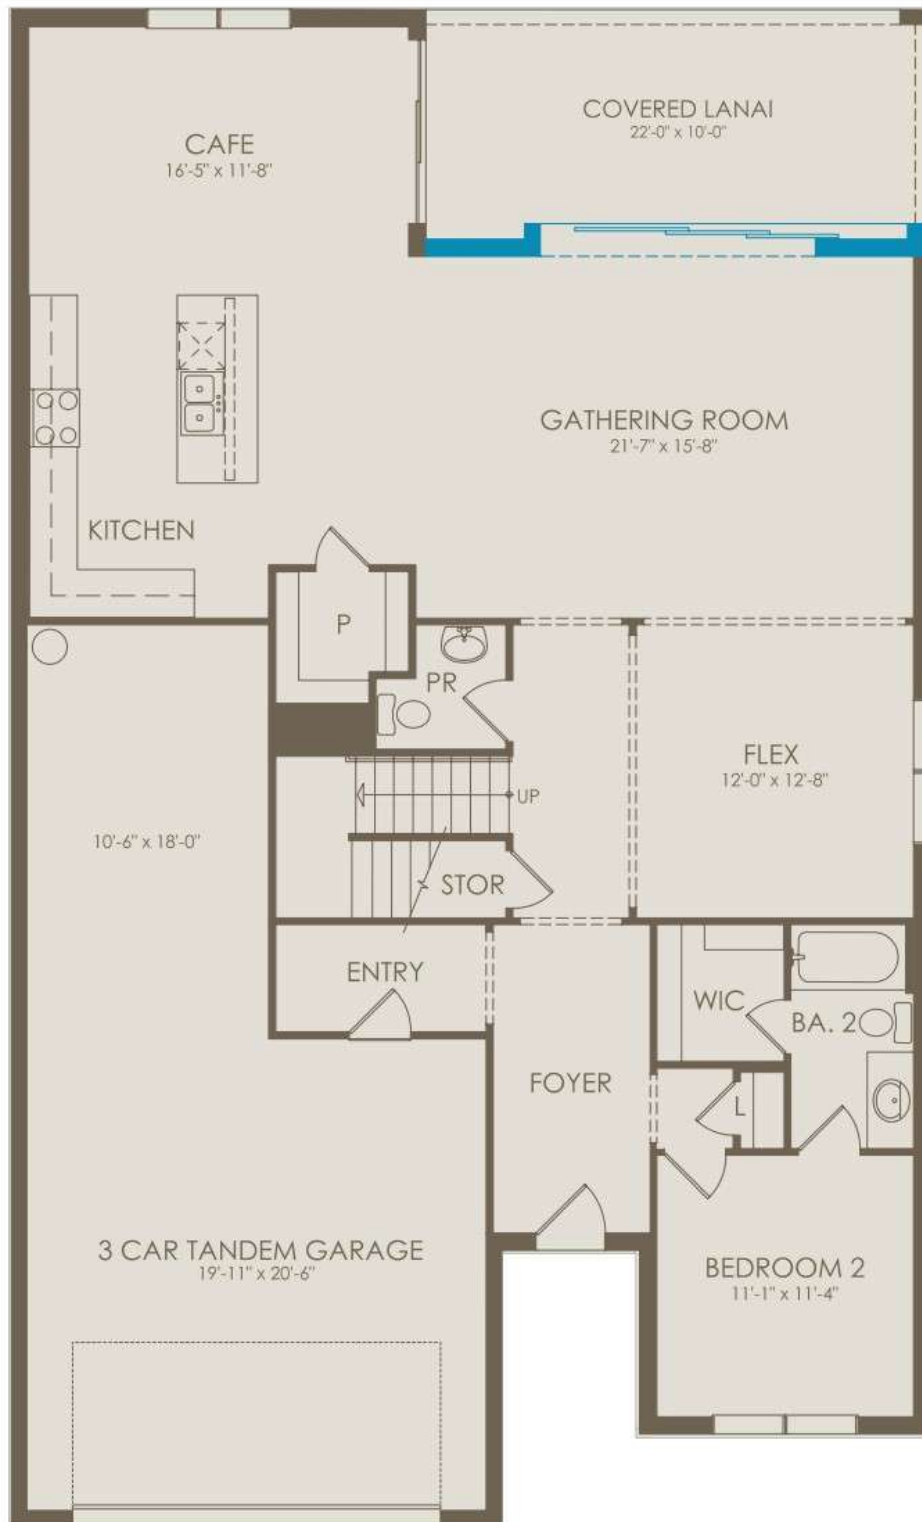

# Floor 1

Selected Options: Pocket Sliding Glass Door at Gathering Room

Options not selected include : Enclosed Flex/Den, Kitchen Layout 4, Move-In Ready Package, Owner's Bath 6

For this application, the company does not warrant or assume any legal liability or responsibility for the accuracy, completeness, or usefulness of any information, apparatus, product, or process disclosed. Base floor plan subject to change based on elevation selected.

## Floor 2

Selected Options: Pocket Sliding Glass Door at Gathering Room

Options not selected include : Enclosed Flex/Den, Kitchen Layout 4, Move-In Ready Package, Owner's Bath 6

For this application, the company does not warrant or assume any legal liability or responsibility for the accuracy, completeness, or usefulness of any information, apparatus, product, or process disclosed. Base floor plan subject to change based on elevation selected.