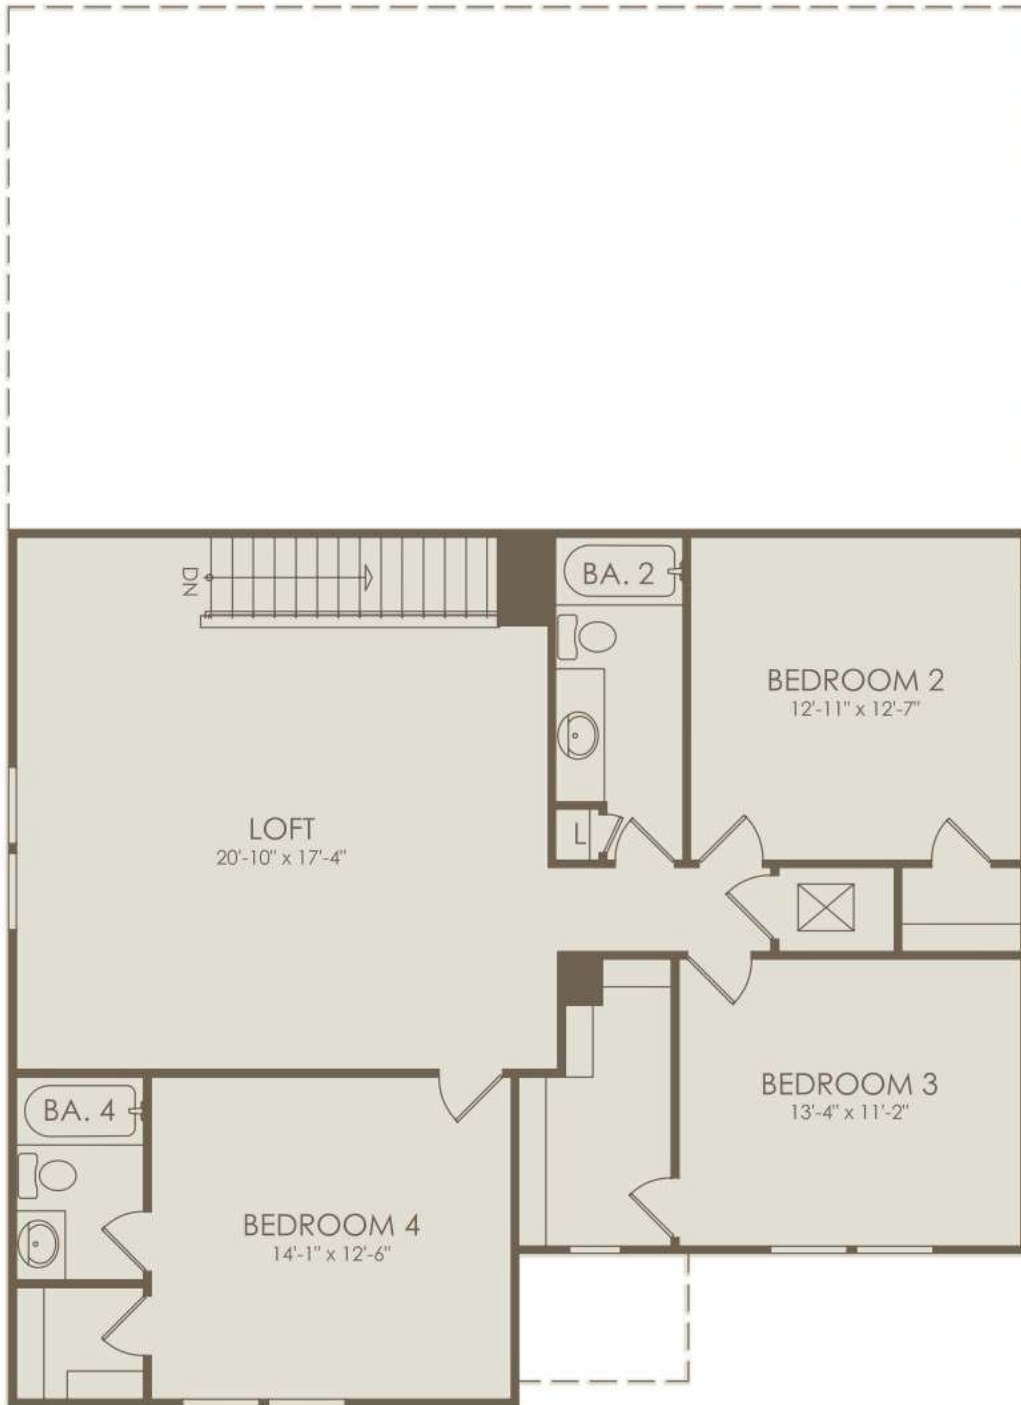

Options not selected include : 4' Garage Extension w/ Laundry Room Sink, Covered Lanai, Kitchen Layout 4, Move-In Ready Package, Owner's Bath 6

For this application, the company does not warrant or assume any legal liability or responsibility for the accuracy, completeness, or usefulness of any information, apparatus, product, or process disclosed. Base floor plan subject to change based on elevation selected.

Floor 2

Options not selected include : 4' Garage Extension w/ Laundry Room Sink, Covered Lanai, Kitchen Layout 4, Move-In Ready Package, Owner's Bath 6

For this application, the company does not warrant or assume any legal liability or responsibility for the accuracy, completeness, or usefulness of any information, apparatus, product, or process disclosed. Base floor plan subject to change based on elevation selected.