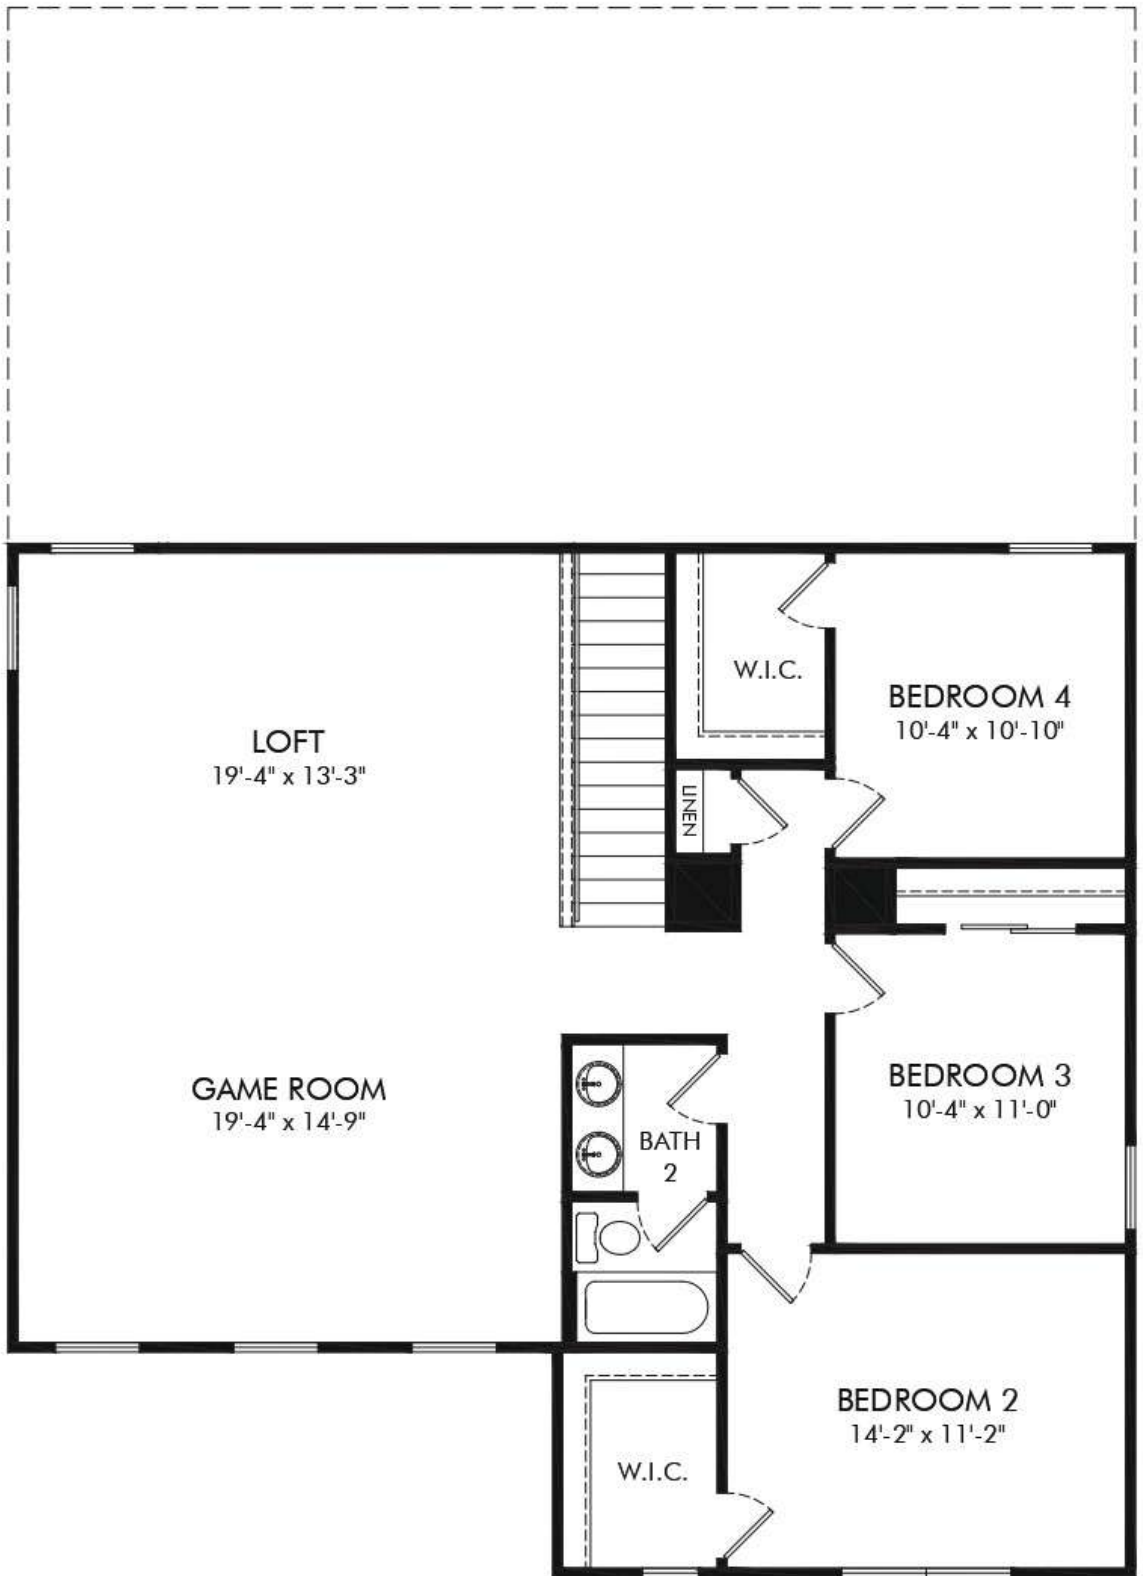

**Crescent Lakes - Reserve Series | Starling | First Floor**  
Approx. 2,830 sq. ft. | 4 Bed | 2.5 Bath | 2 Car Garage | 2 Story

REV 06/22

**Crescent Lakes - Reserve Series | Starling | Second Floor**

**Approx. 2,830 sq. ft. | 4 Bed | 2.5 Bath | 2 Car Garage | 2 Story**